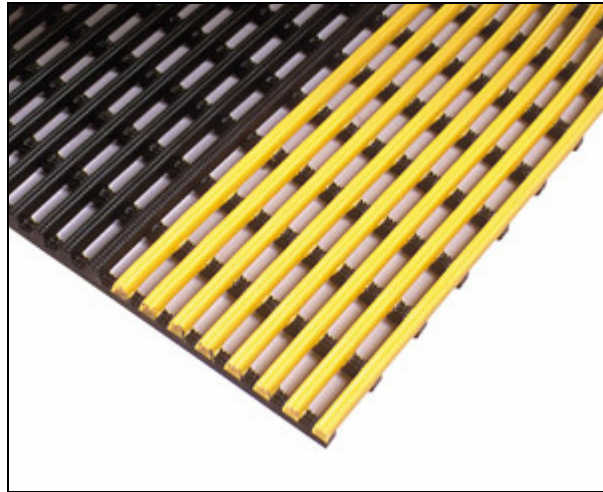

Nautilus Recessed Matting

Recessed Nautilus Mats are constructed with a heavy-duty vinyl with a textured surface design. This helps reduce slips and falls by increasing traction.

- These vinyl duckboard mats are ideal for entryways with excessive moisture because they increase traction in lieu of wet, slippery floors.
- Made of non-porous PVC and constructed with permanently-welded duckboard, these vinyl mats offer years of use in the most heavily-trafficked environments.
- Available 1/2" thick.
- Cross-rib pattern permits superior drainage and airflow.
- These duckboard mats can easily be rolled up for cleaning and maintaining the floor below and then rolled back out and lay flat quickly.